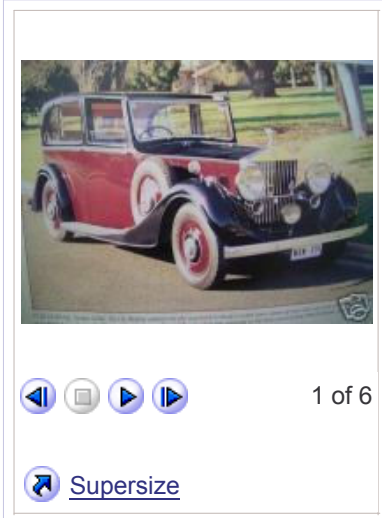

[Back to home page](#)

Listed in category: [Cars, Bikes & Boats](#) > [Cars](#) > [Collector Cars](#) > [Pre-1940](#)

Rolls Royce 1938 sedanca deville unrestored MINT 3700ml

Item number: 4645577603

Buyer or seller of this item? [Sign in](#) for your status

[Email to a friend](#)

This item has ended.

Similar items from all eBay sellers

Item Name	Price	End D
Rolls Royce 1938 sedanca deville unrestored MINT 3700ml	AU $1,300,000.00	25-Jun-06 08:

This item or one like it has been [relisted](#).

Buy It Now price: **AU $1,300,000.00**

Ended: **10-Jun-06 20:25:23 AEST**

Postage costs: Check item description and payment instructions or contact seller for details

Posts to: Worldwide

Item location: Adelaide, South Australia, Australia

Buyer: User ID kept private

You can also: [Email to a friend](#)

Meet the seller

Seller: [eazel3ay](#) (106 ★)

Feedback: **99.1% Positive**

Member: since 17-Sep-05 in Australia

- [Read feedback comments](#)
- [Add to Favourite Sellers](#)
- View seller's other items: [Store](#) | [List](#)
- Visit seller's Store: [EAZEI3AY TRADING](#)

Buy safely

1. **1. Check the seller's reputation**
   Score: 106 | 99.1% Positive
   [Read feedback comments](#)
2. **2. Learn how you are protected**
   Free buyer protection coverage
   Up to $20,000 Vehicle Purchase
   Protection available when you buy this car on eBay ([program terms apply](#)).

Listing and payment details: [Show](#)

Description

Seller assumes all responsibility for listing this item

Item Specifics - Automobiles

Manufacturer:	Rolls-Royce	Registration Number (if currently registered):	--
Model:	--	Engine Size:	4.2 litre
Type:	Sedan	For Sale by:	Private Seller
			Ask seller a question
Doors:	4	VIN (Vehicle Identification Number):	B25H/GZR4-4499
Date of Manufacture:	Jan 1938	Type of Title:	Clear (most titles)
Date of 1st Registration:	Jul 1938	Engine Number:	4499
Colour:	Burgundy, Maroon	Registration Information:	--
Metallic Paint:	--	Factory/Aftermarket Warranty:	--
Right-hand drive/Left-hand drive:	Right-hand drive	Transmission:	Manual
Number of Previous Owners:	4	Fuel:	--