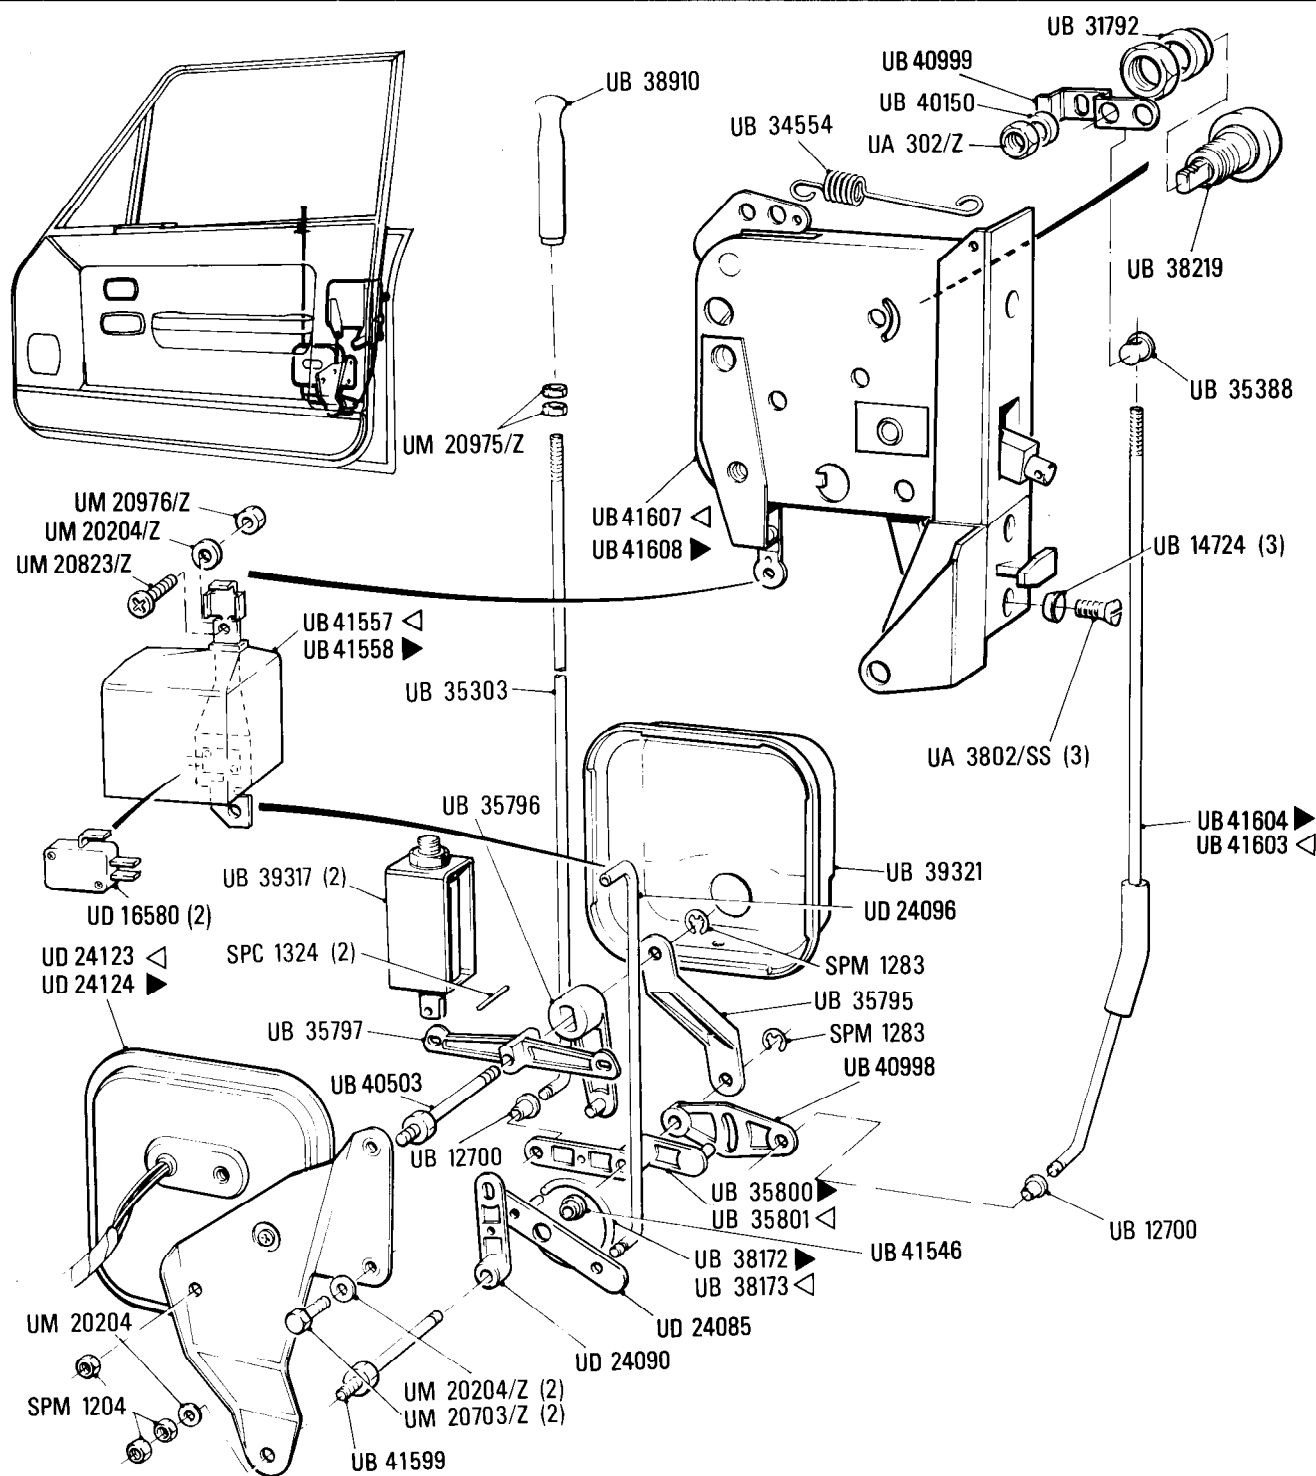

S31
·003·00

Rolls-Royce
Silver Spirit
Silver Spur

Bentley
Mulsanne
Mulsanne Turbo

Body Front Door - Locking Mechanism

Car serial number

Silver Spirit & Bentley Mulsanne
SCAZS0008BCH04279
All subsequent chassis numbers follow on

Silver Spur & Bentley Mulsanne L
SCAZN42A7BCXO4209,04353 - 4, 04362,
04418, 04420 - 1, 04423 - 4, 04426, 04428 - 9,
04430 - 1 - 2 - 3, 04465

All subsequent chassis number follow on with
the exception of:- 04553, 04559 and 04562

Bentley Mulsanne Turbo
From SCBZS0T00CCH04233

Parts marked thus * refer to Additional Information below

◀ Left-hand ▶ Right-hand

Additional Information

© Rolls-Royce Motors Limited 1984