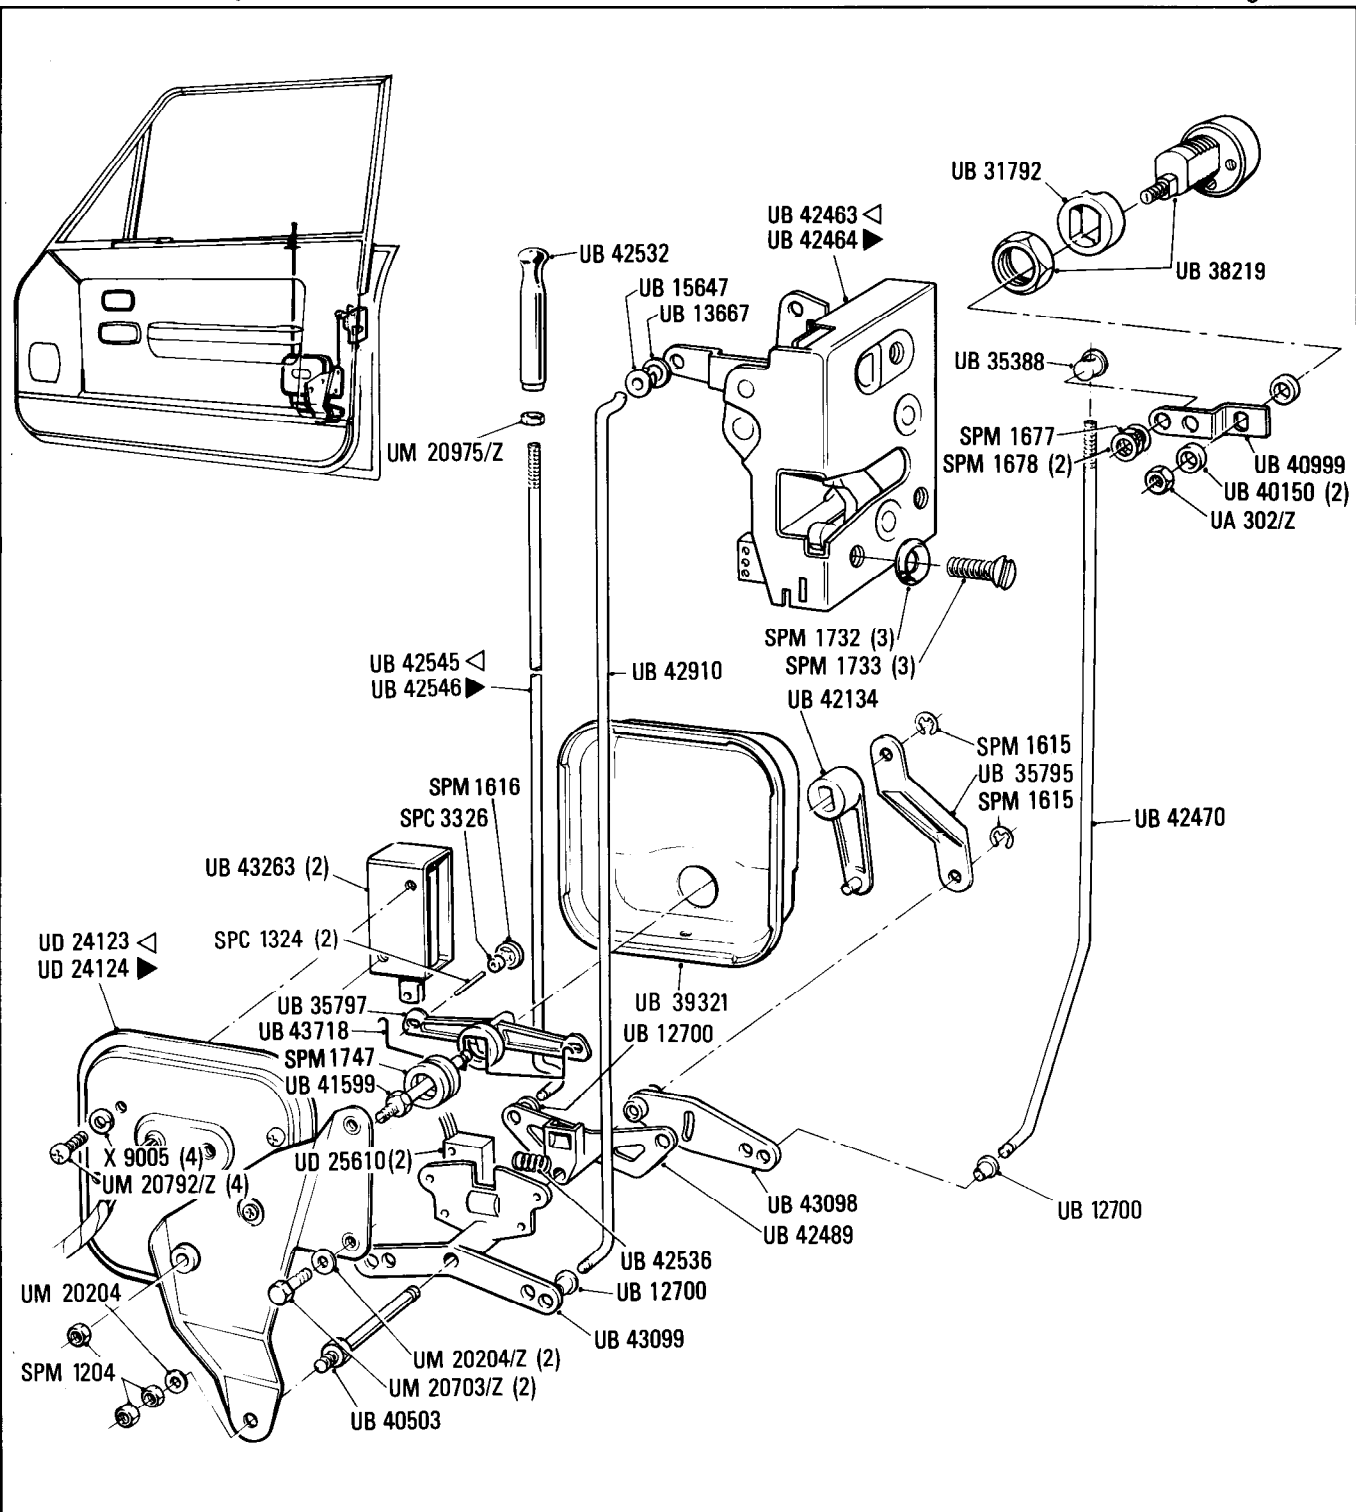

S31
004 04

Rolls-Royce	Bentley
Silver Spirit	Mulsanne
Silver Spur	Turbo R
Silver Spur	Eight
Limousine	

Body Front Door - Locking Mechanism

Car serial number

Silver Spirit & Bentley Mulsanne
SCAZS0005DCX07494, 07495, 07568,
07682, 08170 to SCAZS0001GCH16930

Silver Spur
SCAZN0009DCX07666, 08005 to
SCAZN42A9HCX16970

Bentley Mulsanne Turbo
SCBZS0T02DCH08001 to
SCBZS0T08FCH14162

Bentley Eight
SCBZS8004ECHO8862 to
SCBZE42A6HCX16954

Bentley Turbo R
SCBZS0T0XFCH12834 to
SCBZS0T08FCH14162

Parts marked thus * refer to Additional Information below

◀ Left-hand ▶ Right-hand

Additional Information

© Rolls-Royce Motors Limited 1984