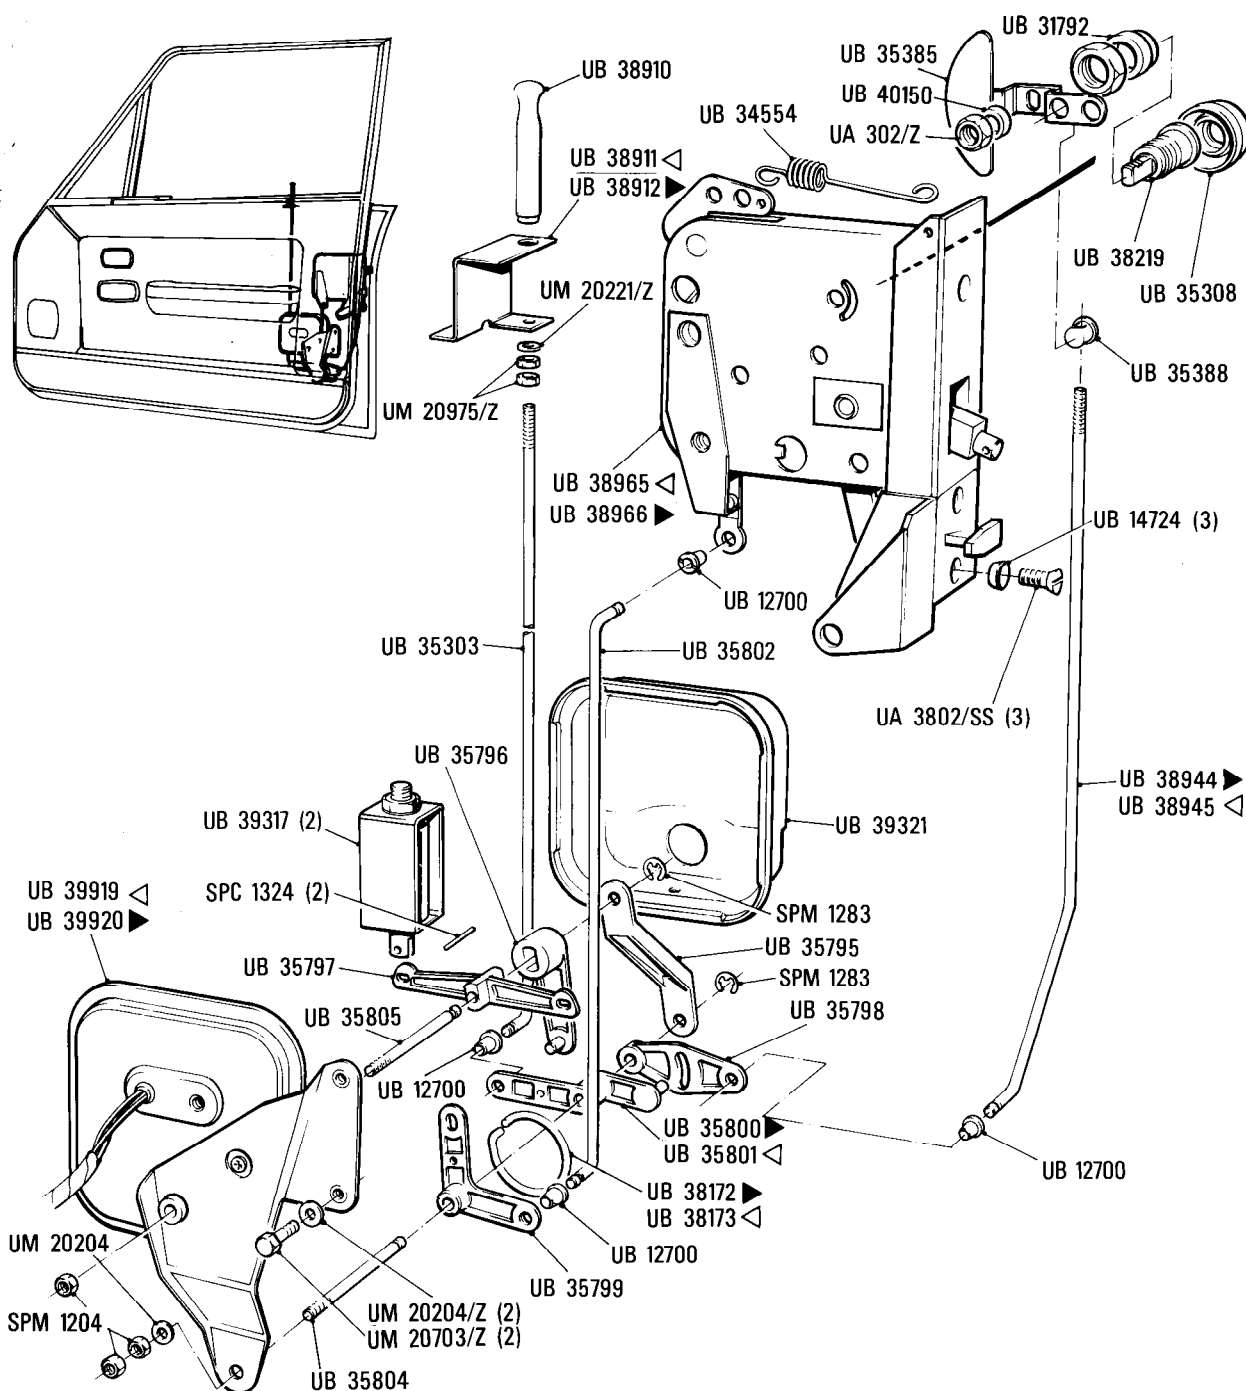

**S31•001•02**Rolls-Royce  
Silver Spirit  
Silver SpurBentley  
Mulsanne**Body**  
**Front Door - Locking Mechanism :****Car serial number****Silver Spirit & Bentley Mulsanne**  
SCAZS0005ACH01001 to  
SCAZS0009BCHO3450 inclusive**Silver Spur & Bentley Mulsanne L**  
SCAZN0005ACH01006 to  
SCAZN42A6BCX02984 inclusive**Parts marked thus \* refer to Additional Information below**

◀ Left-hand ▶ Right-hand

**Additional Information**

© Rolls-Royce Motors Limited 1984

**S31**  
**•002•00**

Rolls-Royce  
Silver Spirit  
Silver Spur

Bentley  
Mulsanne

Car serial number

Silver Spirit & Bentley Mulsanne  
SCAZS42A9BCX03541 to  
SCAZS0006BCHO4278 inclusive

## Body Front Door - Locking Mechanism

Car serial number

Silver Spirit & Bentley Mulsanne  
SCAZS0008BCH04279  
All subsequent chassis numbers follow on

Silver Spur & Bentley Mulsanne L  
SCAZN42A7BCXO4209,04353 - 4, 04362,  
04418, 04420 - 1, 04423 - 4, 04426, 04428 - 9,  
04430 - 1 - 2 - 3, 04465

### Body Front Door - Locking Mechanism

Car serial number

Silver Spirit & Bentley Mulsanne  
SCAZS0005DCX07494, 07495, 07568,  
07682, 08170 to SCAZS0001GCH16930

Silver Spur  
SCAZN0009DCX07666, 08005 to  
SCAZN42A9HCX16970