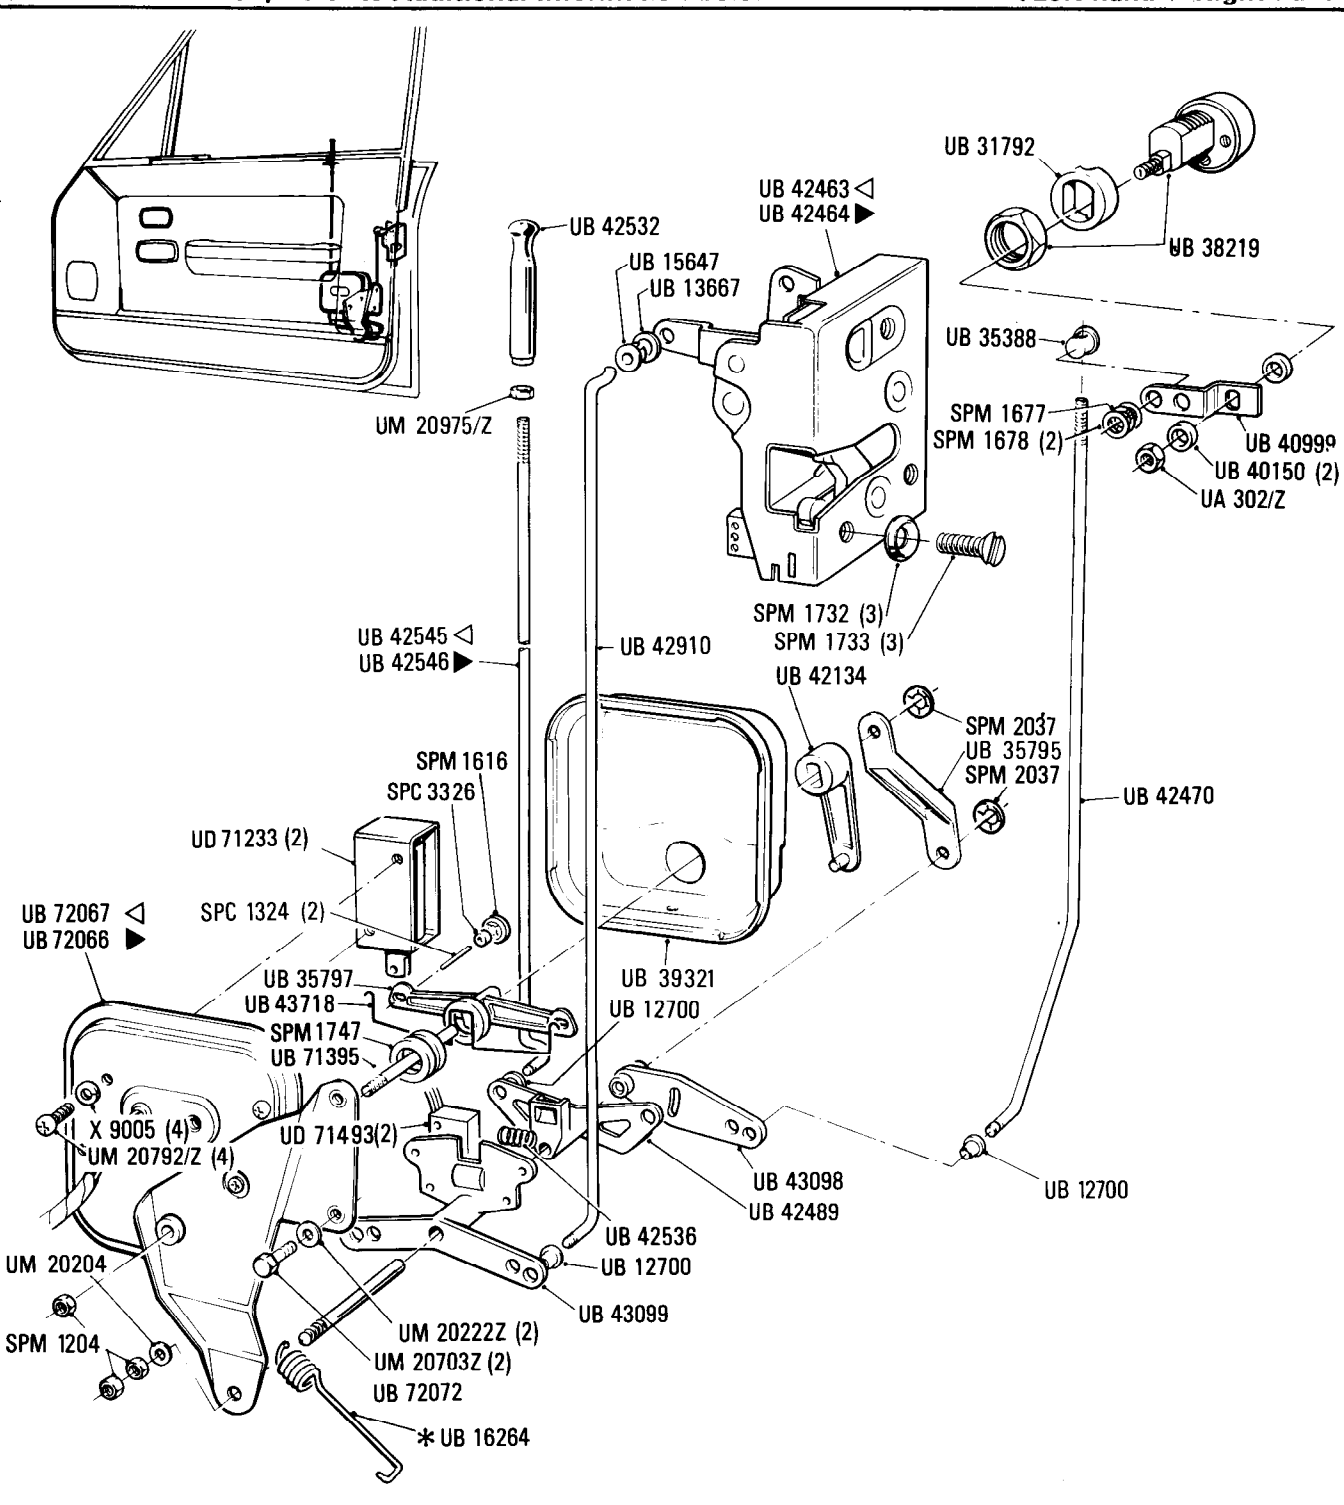

S31
• 006 • 00

Rolls-Royce	Bentley
Silver Spirit	Mulsanne
Silver Spur	Mulsanne Turbo
Silver Spur	Turbo R
Limousine	Eight

Car serial number

Silver Spirit
SCBZE00A3KCX27087 to SCAZS00A3KCH27798

Silver Spur
SCAZN02A4KCX27097 to SCAZN02A4KCX27780

Bentley Mulsanne S
SCBZS02B0KCX27112 to SCBZS00A5KCH27796

Bentley Eight
SCBZE00A3KCX27087 to SCBZE00A5KCX27799

Bentley Turbo R LWB
SCBZP04A9KCX27085 except 27083 to
SCBZP04A6KCX27783

Bentley Turbo R
SCBZR04A9KCX27089 to SCBZR04A6KCX27793

Body
Front Door Locking Mechanism

Parts marked thus * refer to Additional Information below

◁ Left-hand ▷ Right-hand

Additional Information

© Rolls-Royce Motor Cars Limited 1987

* UB 16264 Spring only fitted on front doors