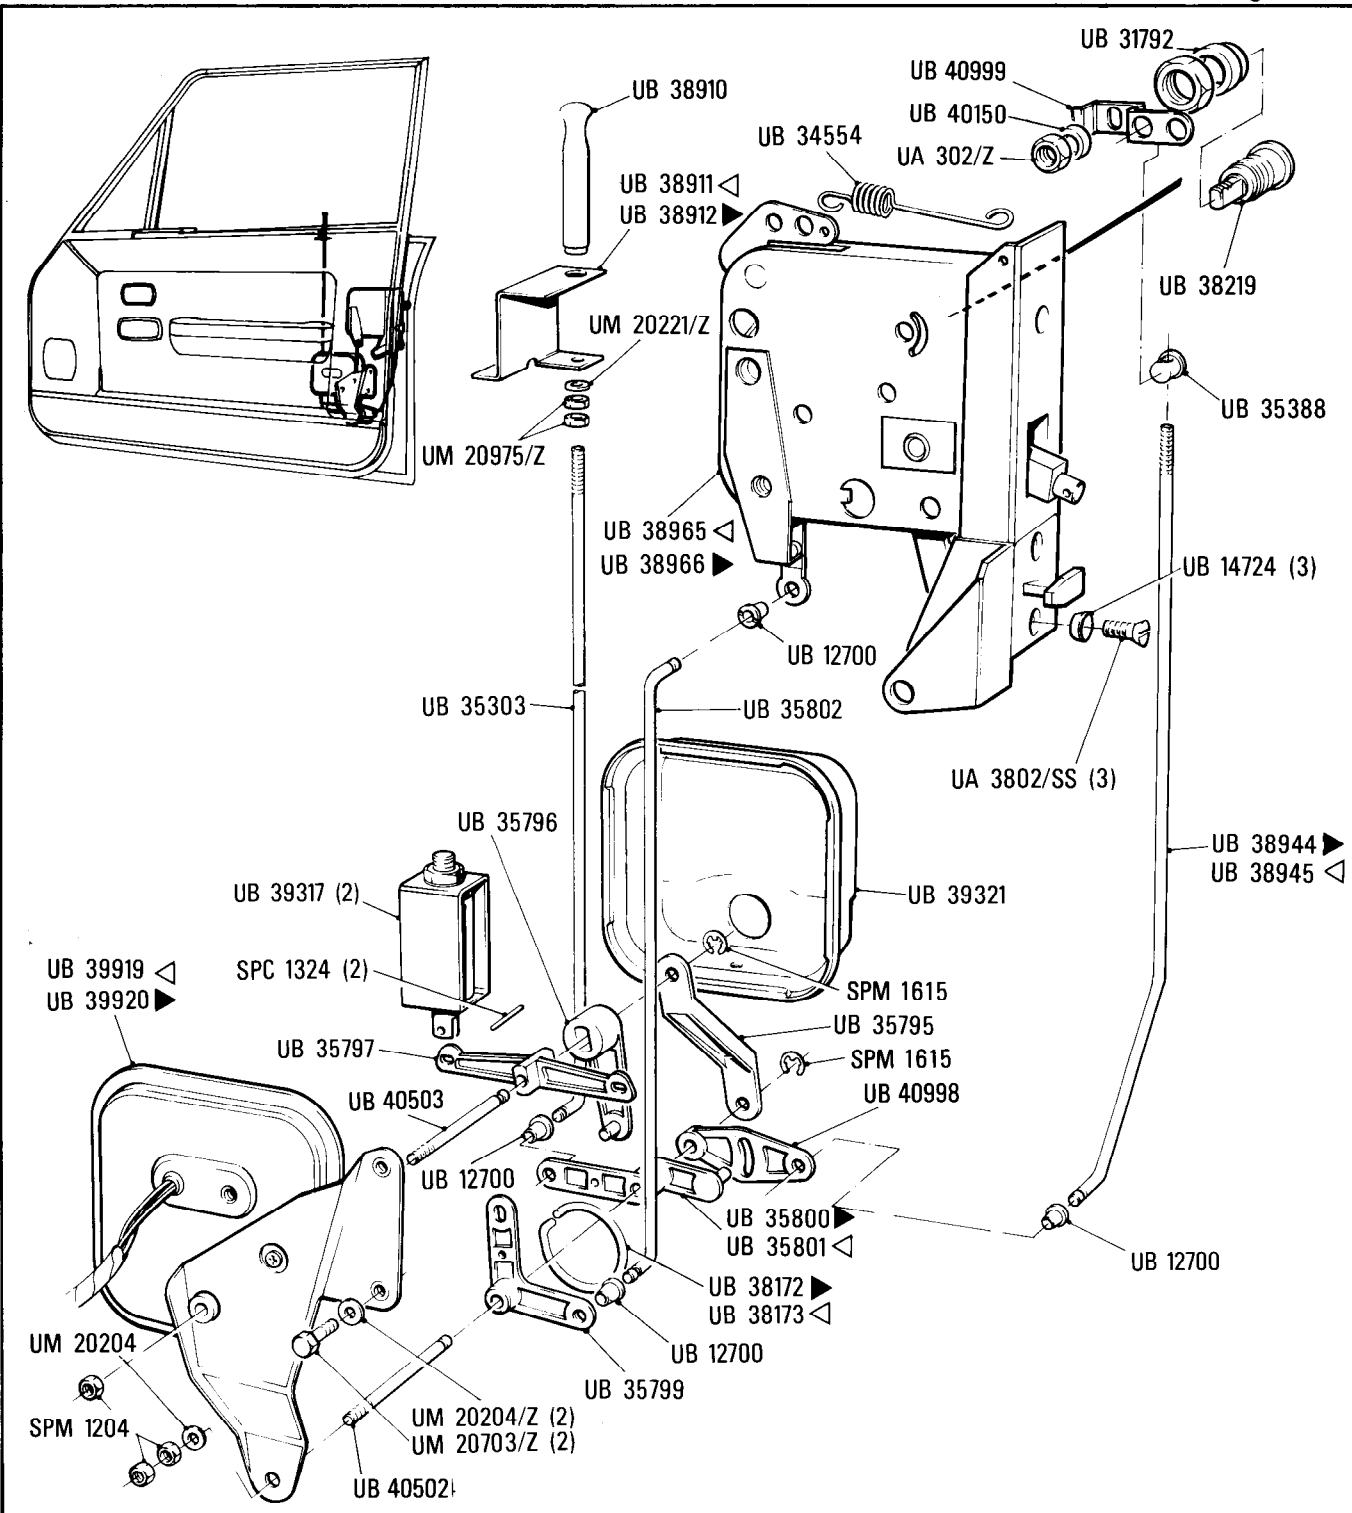

S31
•002•00

Rolls-Royce
Silver Spirit
Silver Spur

Bentley
Mulsanne

Car serial number

Silver Spirit & Bentley Mulsanne
SCAZS42A9BCX03541 to
SCAZS0006BCHO4278 inclusive

Silver Spur & Bentley Mulsanne L
SCAZN0004BCX02985 to
SCAZN0004BCHO4464 inclusive
with the exception of 04209, 04353 - 4,
04362, 04418, 04420 - 1, 04423 - 4
04426, 04428 - 9, 04430 - 1 - 2 - 3

Body Front Door - Locking Mechanism

Parts marked thus * refer to Additional Information below

◁ Left-hand ▷ Right-hand

Additional Information

© Rolls-Royce Motors Limited 1984