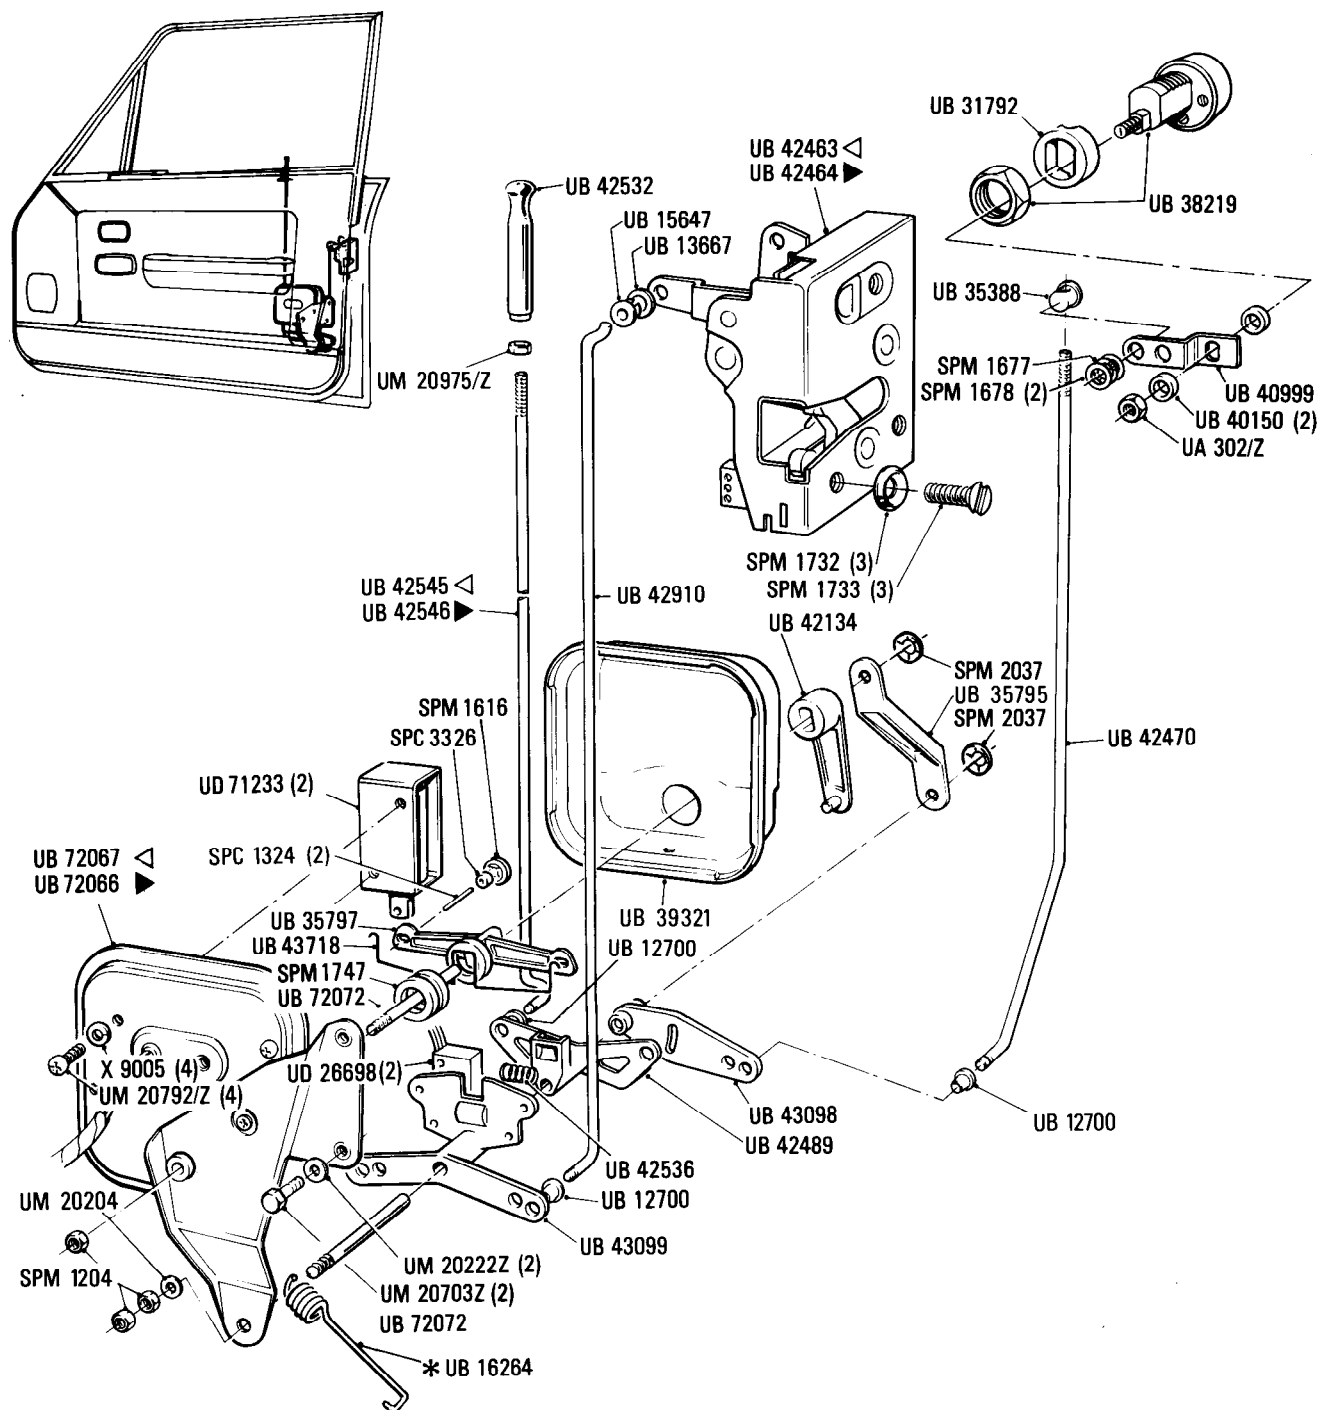

S31
• 005 • 00

Rolls-Royce	Bentley
Silver Spirit	Mulsanne
Silver Spur	Mulsanne Turbo
Silver Spur	Turbo R
Limousine	Eight

Car serial number

Silver Spirit & Bentley Mulsanne
SCAZS0002HCH20003 to
SCAZS02A6KCX27076

Silver Spur
SCAZN0009HCX20004 to
SCAZN02A9KCX27094

Bentley Eight
SCBZS8009HCX20006 to
SCBZE00A4KCX27079

Bentley Turbo R
SCBZS0T03HCX20001 to
SCBZR03B0KCX27086

Body
Front Door Locking Mechanism

Parts marked thus * refer to Additional Information below

◁ Left-hand ▷ Right-hand

Additional Information

* UB 16264 Spring only fitted on front doors

© Rolls-Royce Motor Cars Limited 1987