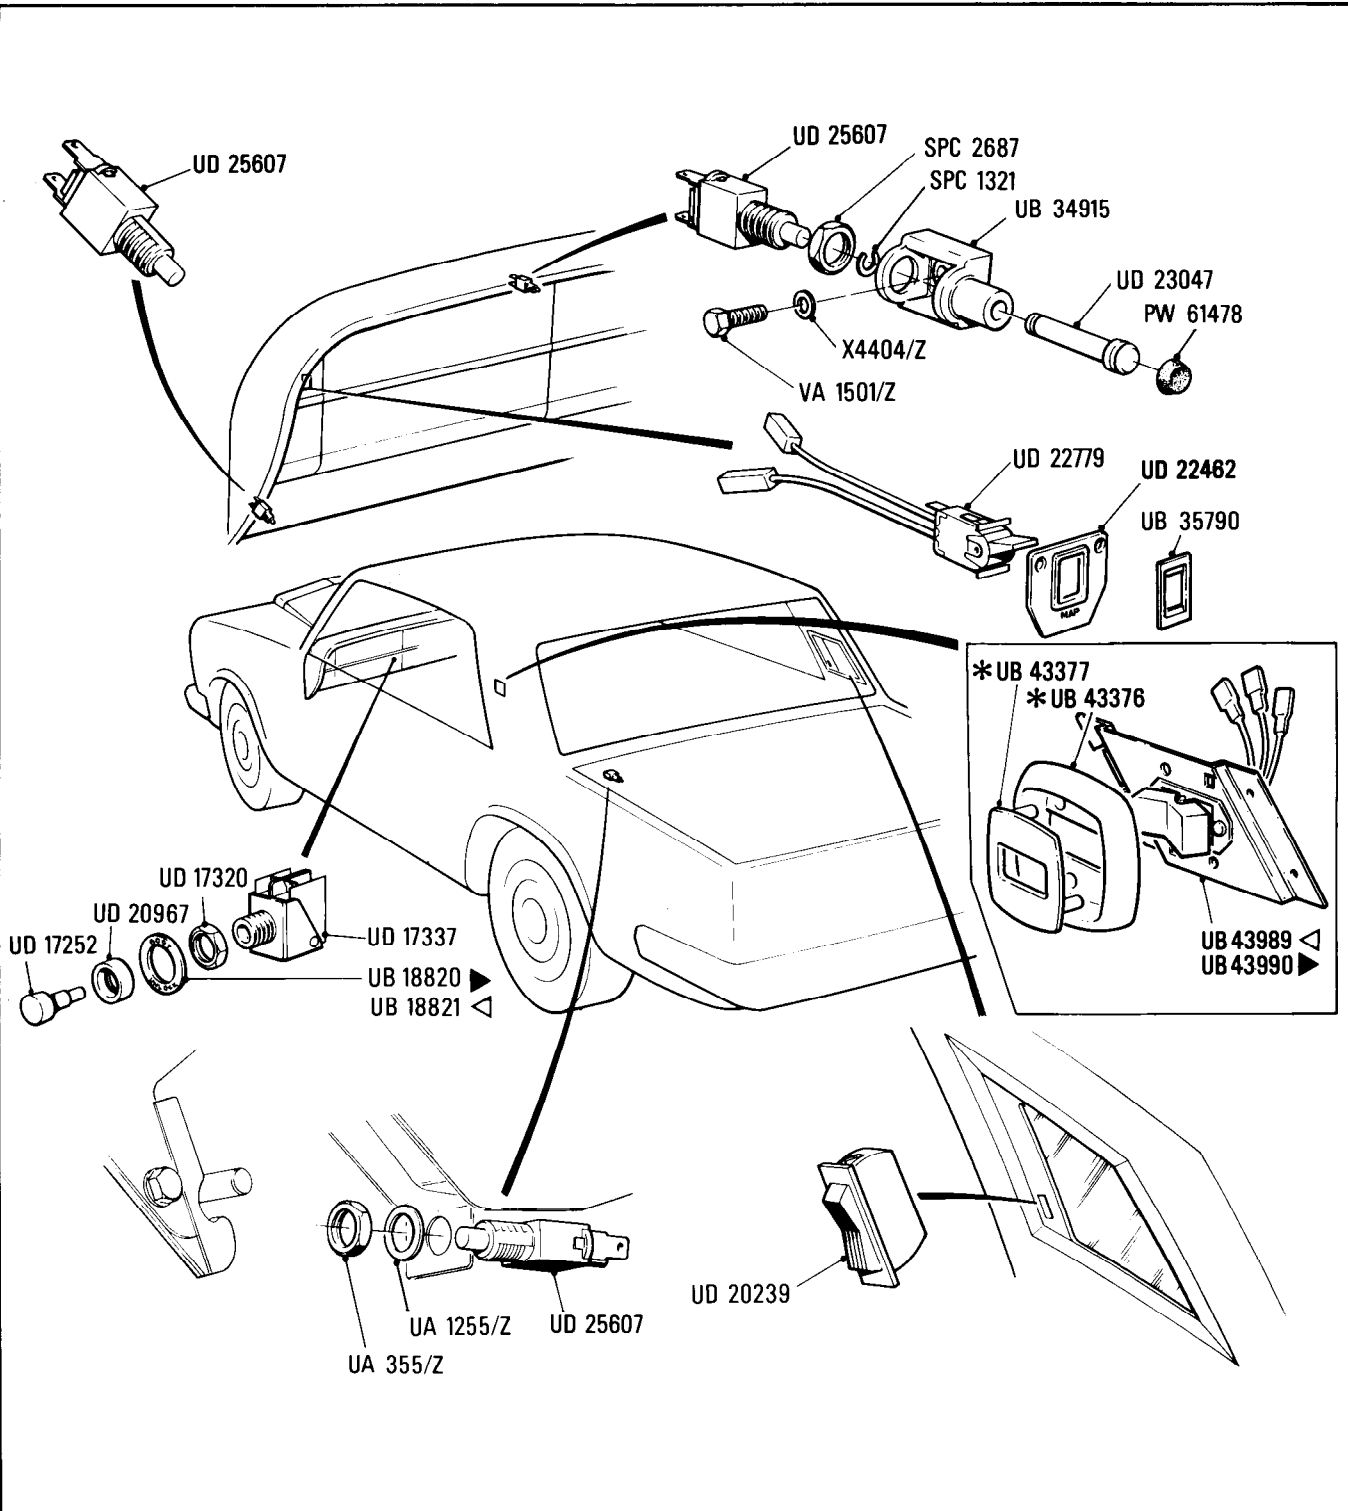

Ms8
·001·01

Rolls-Royce
Silver Spirit
Silver Spur
Silver Spur
Limousine

Bentley
Mulsanne
Mulsanne Turbo
Eight

Electrical System Interior Light Switches, Boot Unlock Switch

Car serial number

Silver Spirit & Bentley Mulsanne
SCAZS0000ACH01001 to 10126

Silver Spur
SCAZN0000ACH01006 to 10127

Bentley Mulsanne Turbo
SCBZS0T06CCH05214 to 10099

Bentley Eight
SCBZS8002ECH09248 to 10110

Parts marked thus * refer to Additional Information below

◁ Left-hand ▷ Right-hand