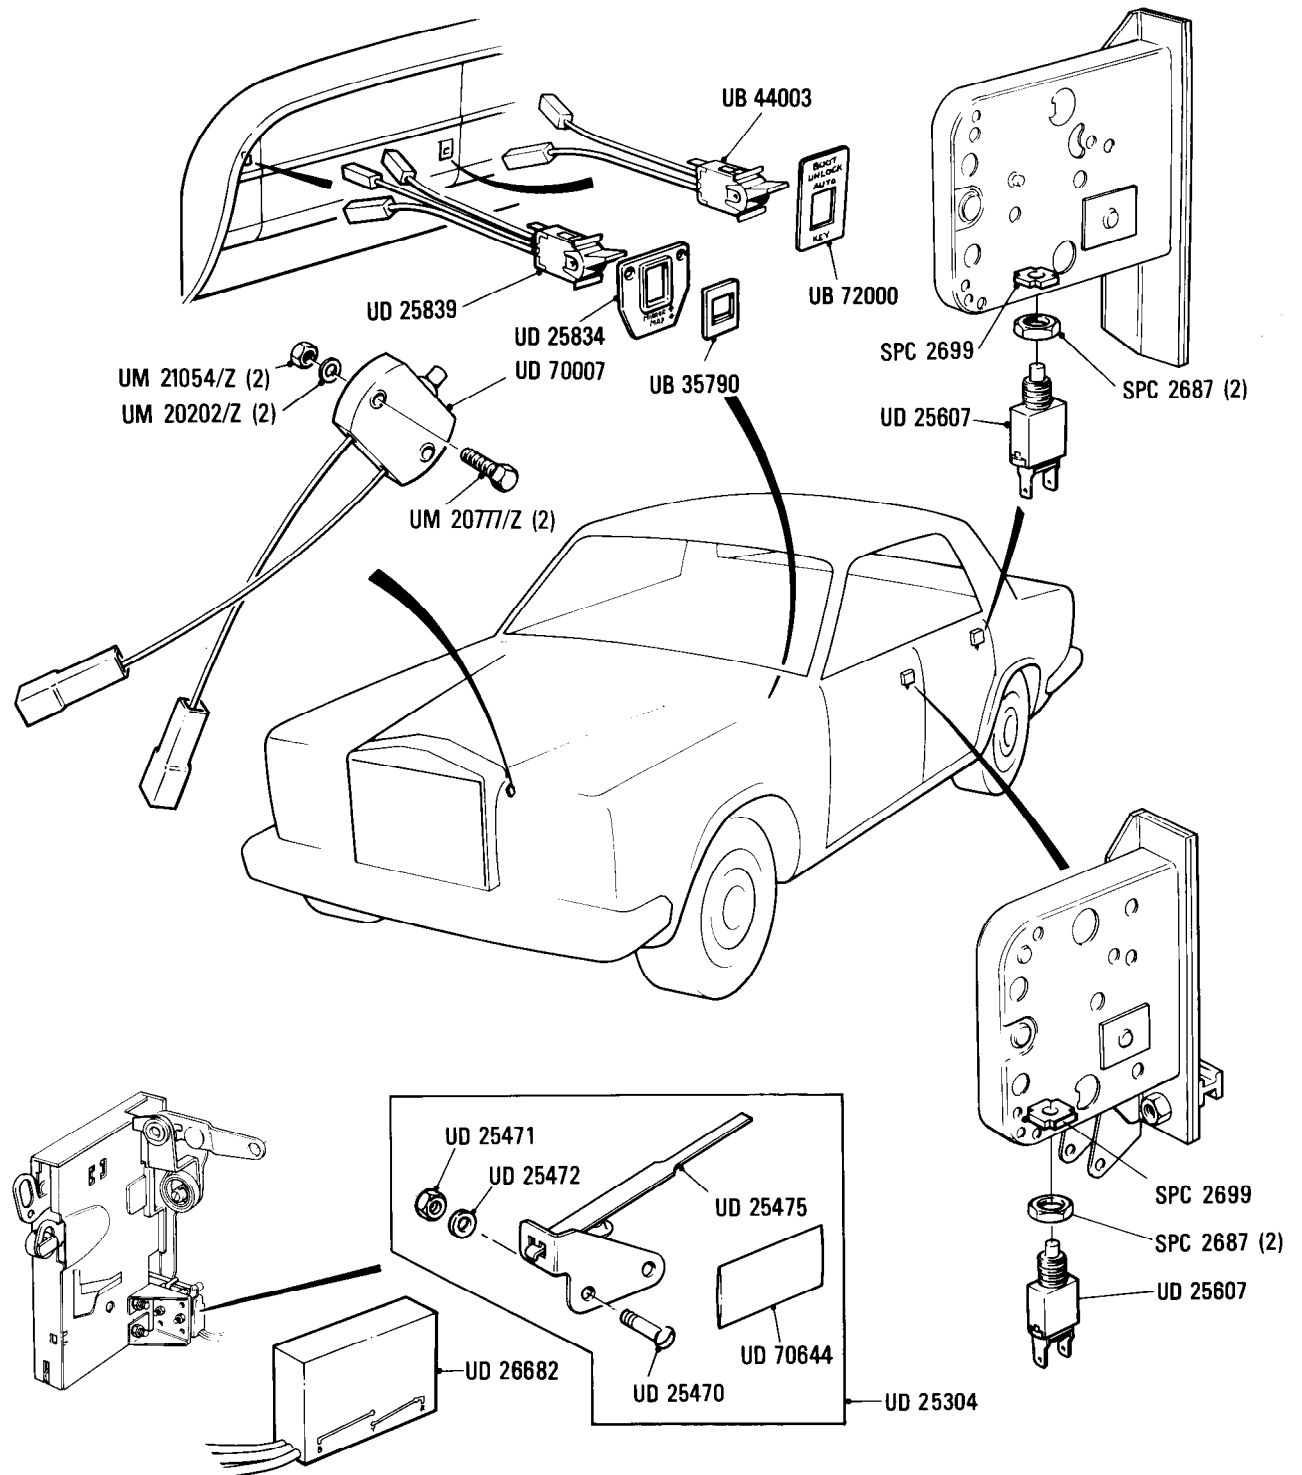

Ms8
·003·02

Rolls-Royce	Bentley
Silver Spirit	Mulsanne
Silver Spur	Turbo R
Silver Spur	Eight
Limousine	

Electrical System

Interior Switches Boot Unlock Switch

Car serial number

Silver Spirit & Bentley Mulsanne
SCAZS0002HCH20003 to 27798

Silver Spur
SCAZN0009HCX20004 to 27780

Turbo R
SCBZS0T0HCX20001 to 27793

Eight
SCBZS8009HCX20006 to 27799

Parts marked thus * refer to Additional Information below

◀ Left-hand ▶ Right-hand

Additional Information

© Rolls-Royce Motor Cars Limited 1987