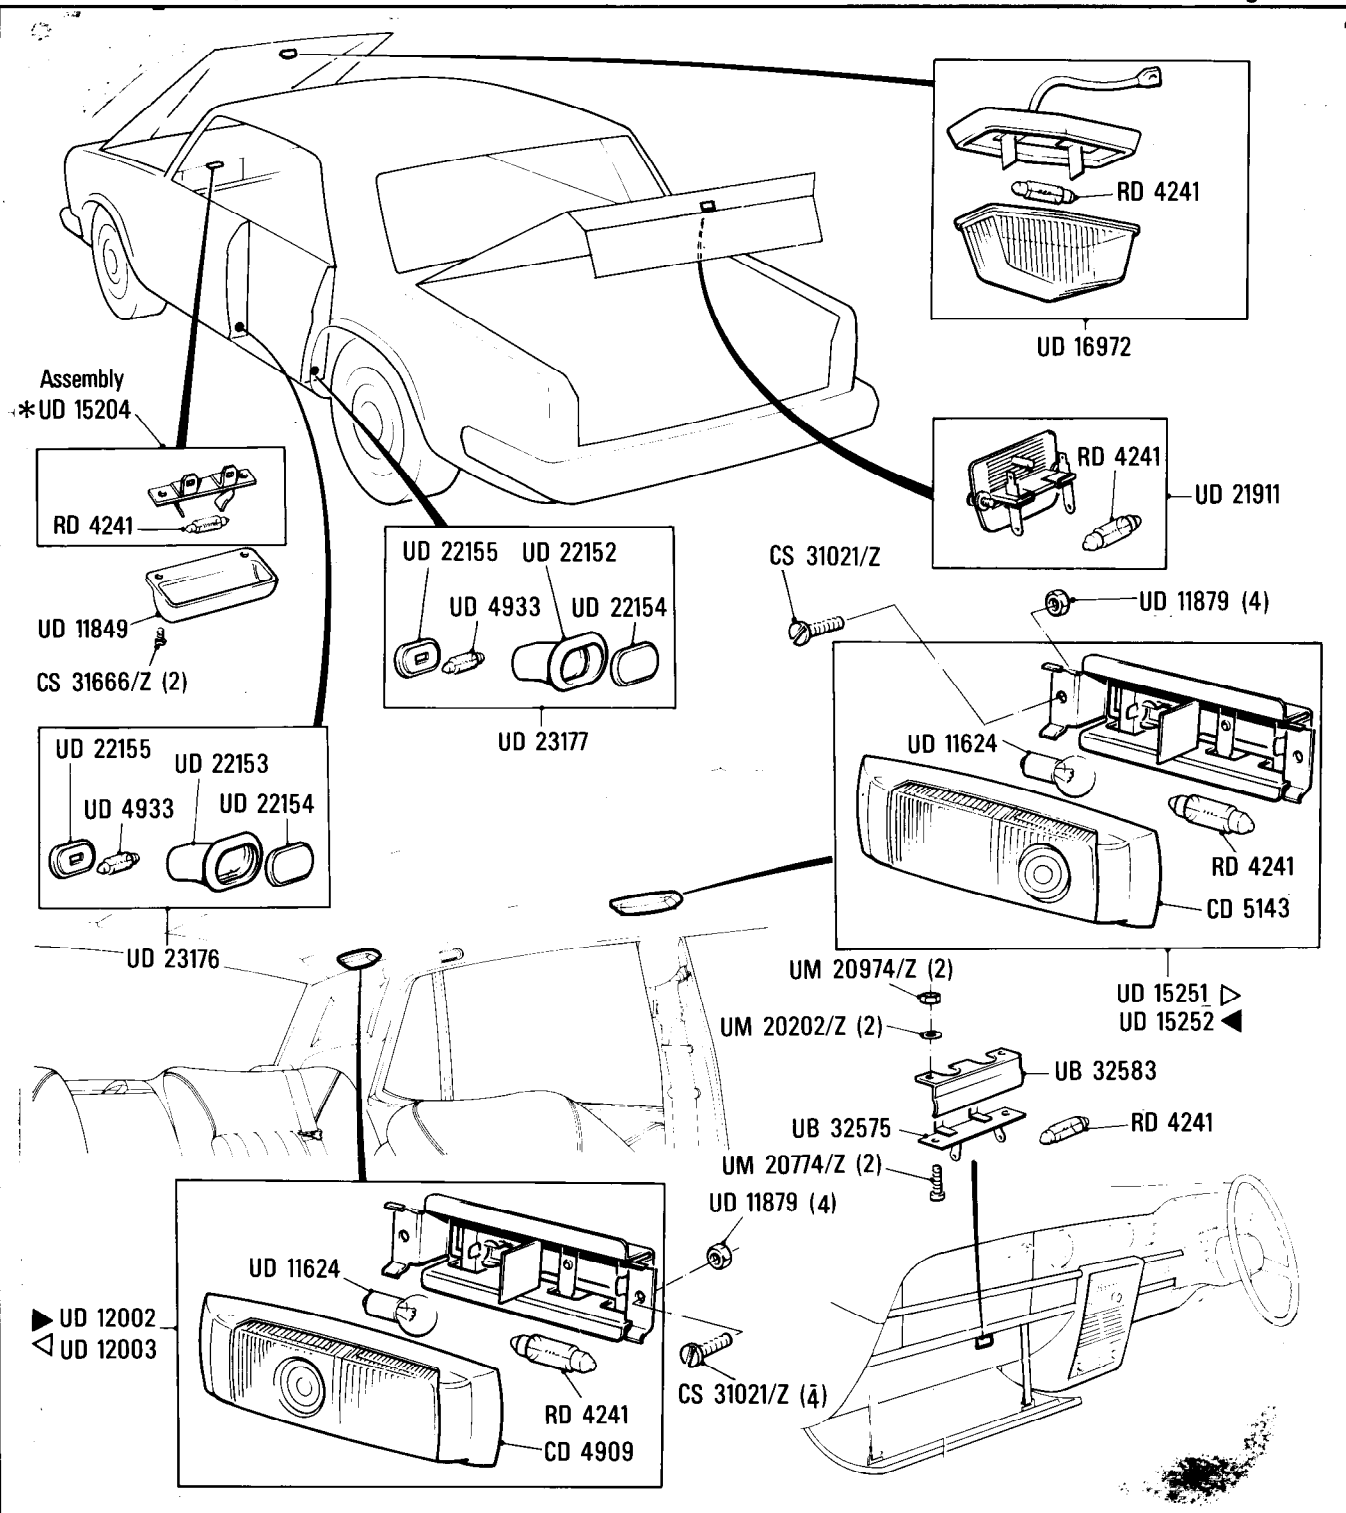

Ms7
•001•00

Rolls-Royce
Silver Spirit
Silver Spur

Bentley
Mulsanne
Mulsanne Turbo

Electrical System Interior Lights

Car serial number

Silver Spirit & Bentley Mulsanne
SCAZS0000ACH01001 to 03089, 03091
to 03106, 03109, 03113 to 03328, 03330
to 03368 except 03090, 03112, 03329

Silver Spur
SCAZN42A0ACX01540, 02747, 02809,
02810, 02811, 02815, 02817 to 02820
except 02808, 02816

Parts marked thus * refer to Additional Information below

◁ Left-hand ▷ Right-hand

Additional Information

* UD 15204 Cubby box light or
UD 23445 later cars