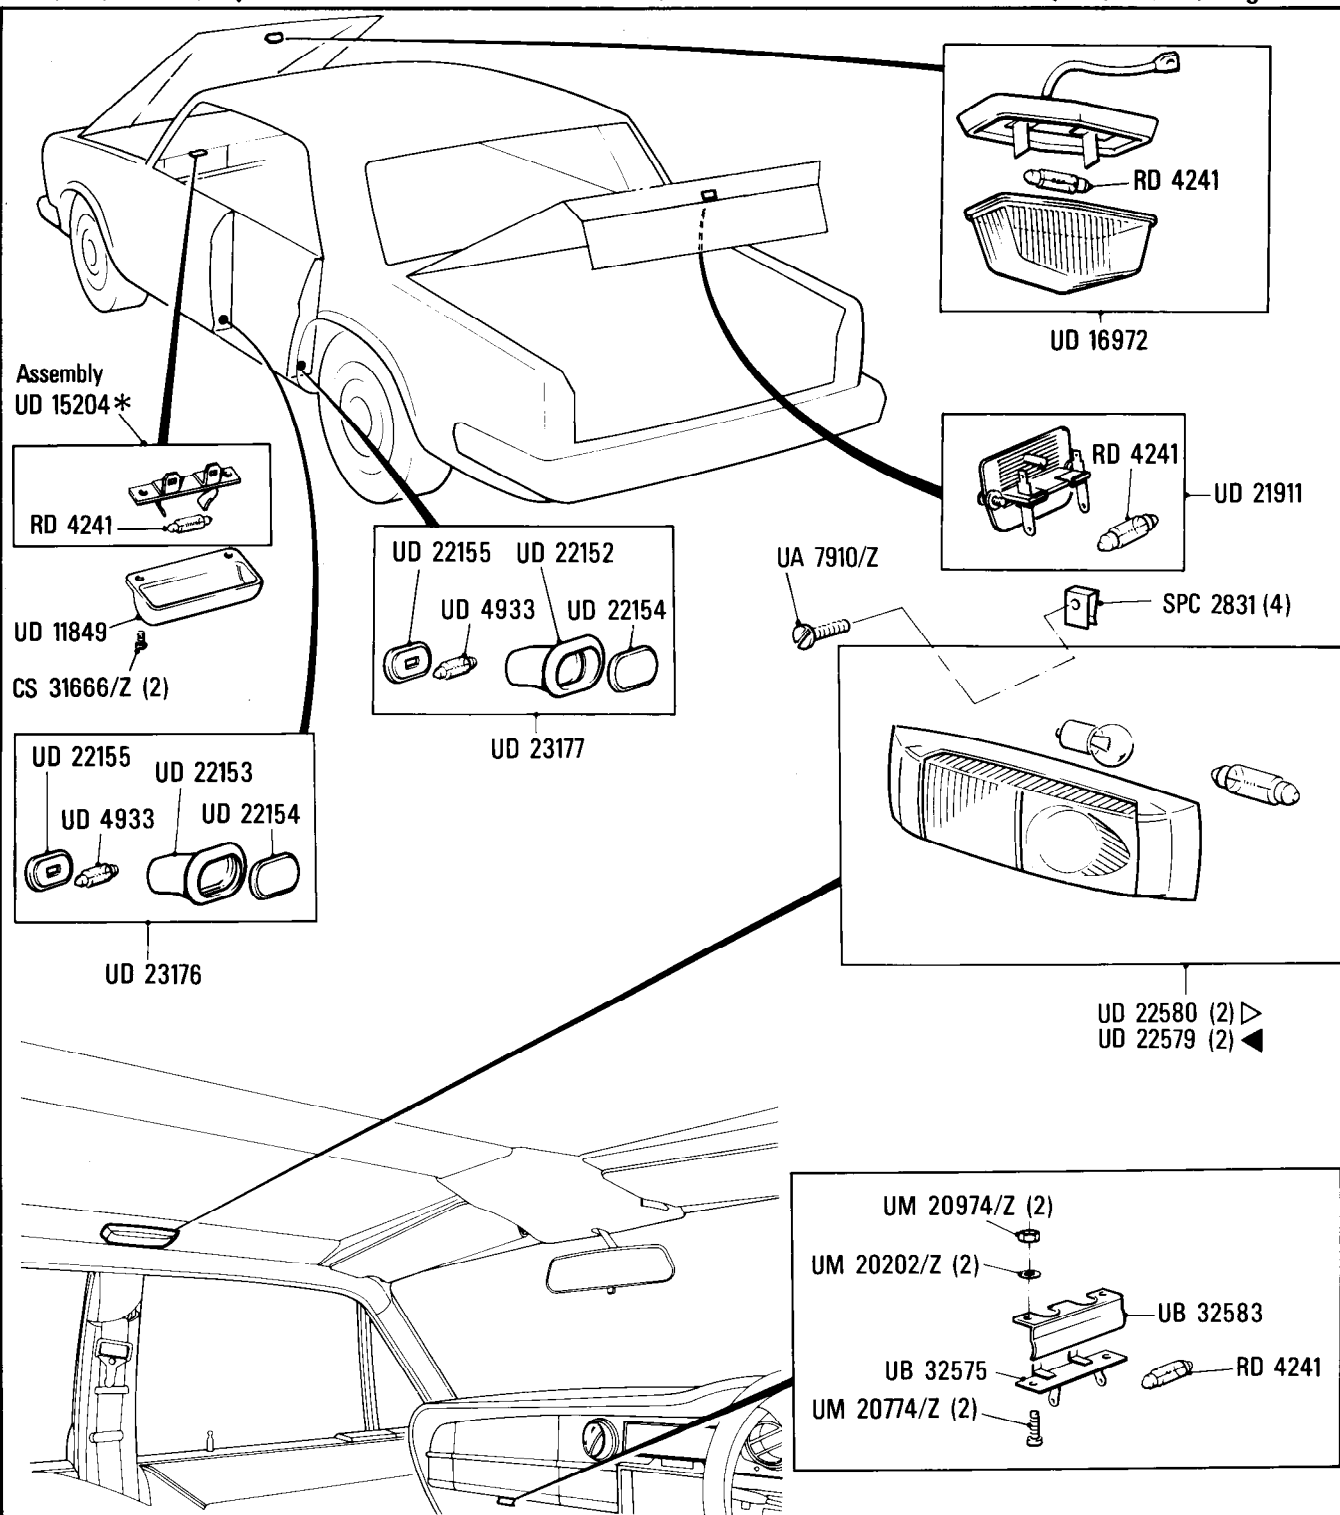

Ms7-002-00

Rolls-Royce
Silver Spirit
Silver Spur

Bentley
Mulsanne
Mulsanne Turbo
Eight

Electrical System Interior Lights

Car serial number

Silver Spirit & Bentley Mulsanne
SCAZS0000BCX03090, 03112, 03312,
03329, 03369 to 16930

Silver Spur
SCAZN42A0BCX02808, 02816, 02821 to
16970

Mulsanne Turbo
SCBZS0T06CCH05214 to 14162

Bentley Eight
SCBZS8004ECH08862 to 16954

Parts marked thus * refer to Additional Information below

◀ Left-hand ▶ Right-hand

Additional Information

*UD 15204 Cubby box light or
UD 23445 later cars