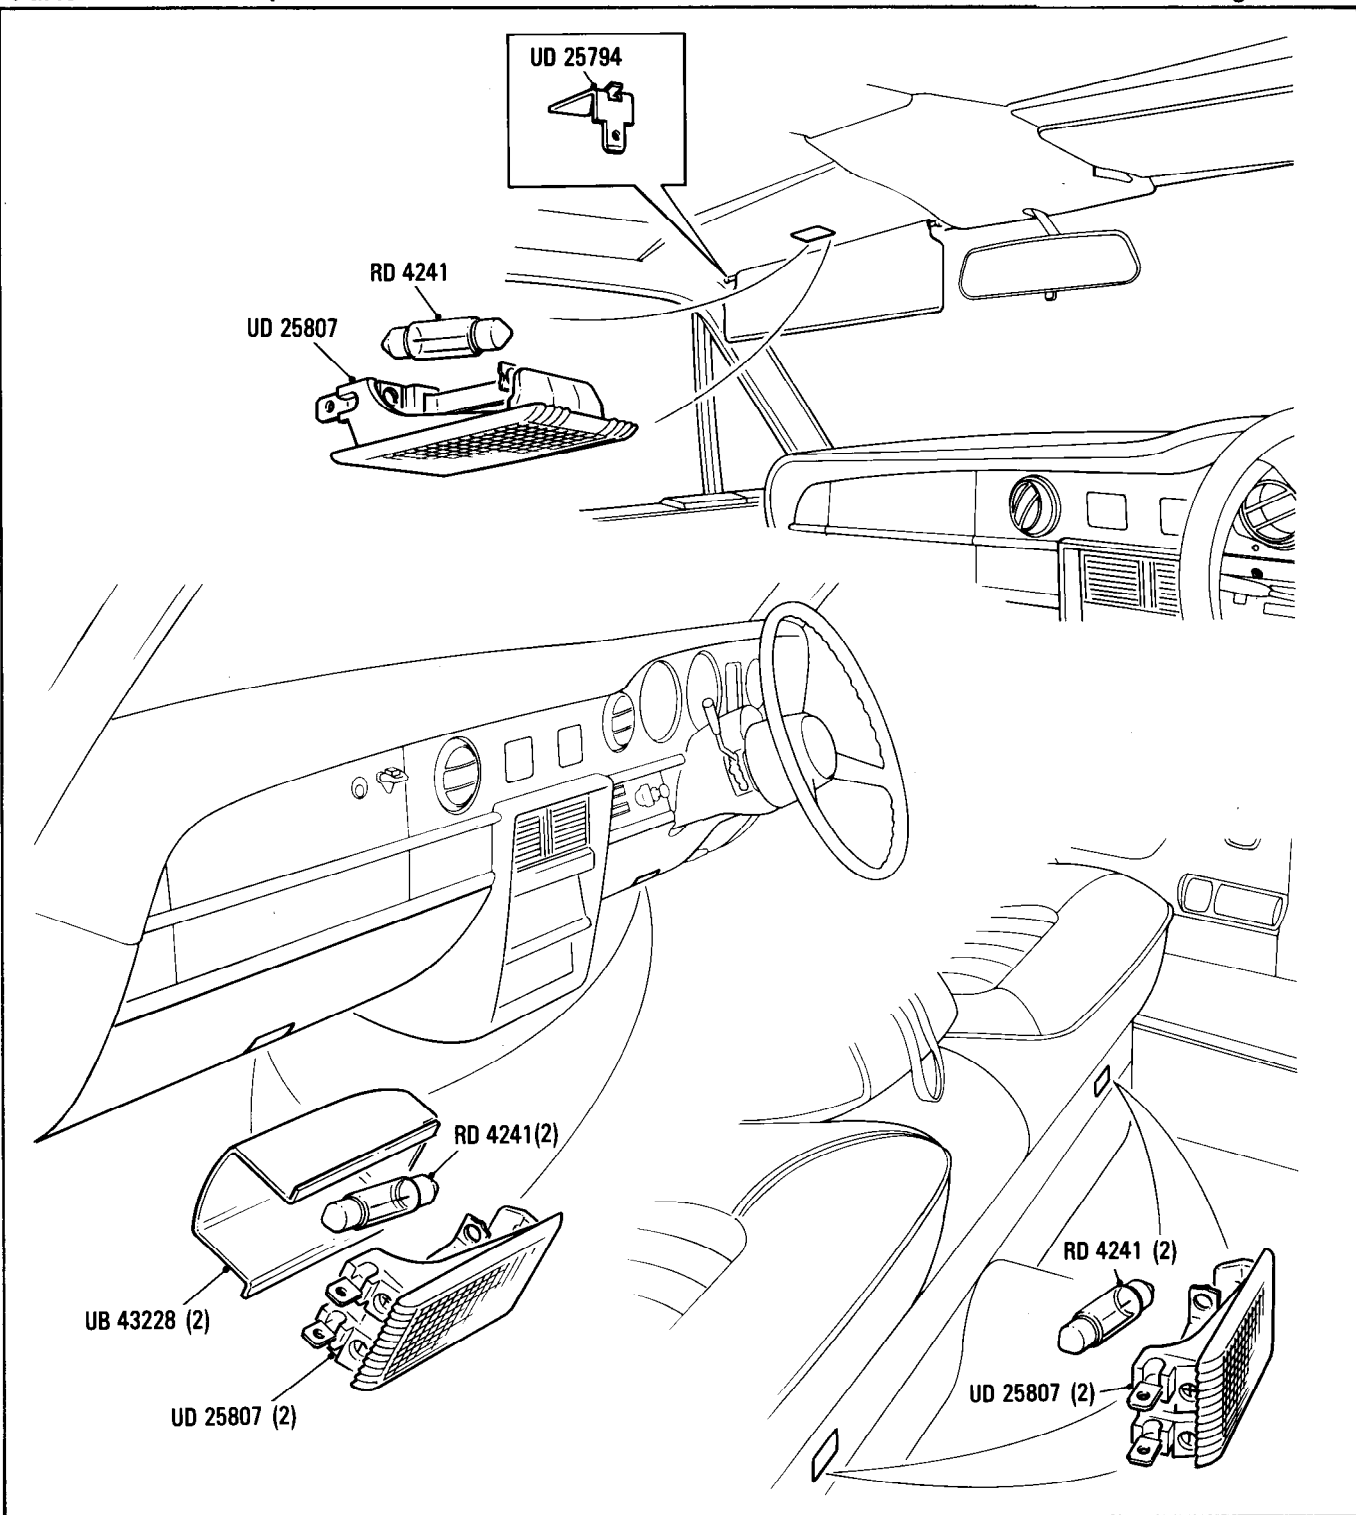

Ms7
•003•01

Rolls-Royce
Silver Spirit
Silver Spur
Silver Spur
Limousine

Bentley
Mulsanne
Mulsanne Turbo
Eight

Electrical System Interior Lights

Car serial number

Silver Spirit & Bentley Mulsanne
SCAZS42A3FCX12001 to 27798

Silver Spur
SCAZN42A6FCX12002 to 27780

Bentley Turbo
SCBZS0T08FCX12005 to 14162

Bentley Eight
SCBZS800XFCH12013 to 27799

Bentley Turbo R
SCBZS0TOXFCH12834 to 27793

Parts marked thus * refer to Additional Information below

◀ Left-hand ▶ Right-hand

Additional Information

© Rolls-Royce Motors Limited 1984