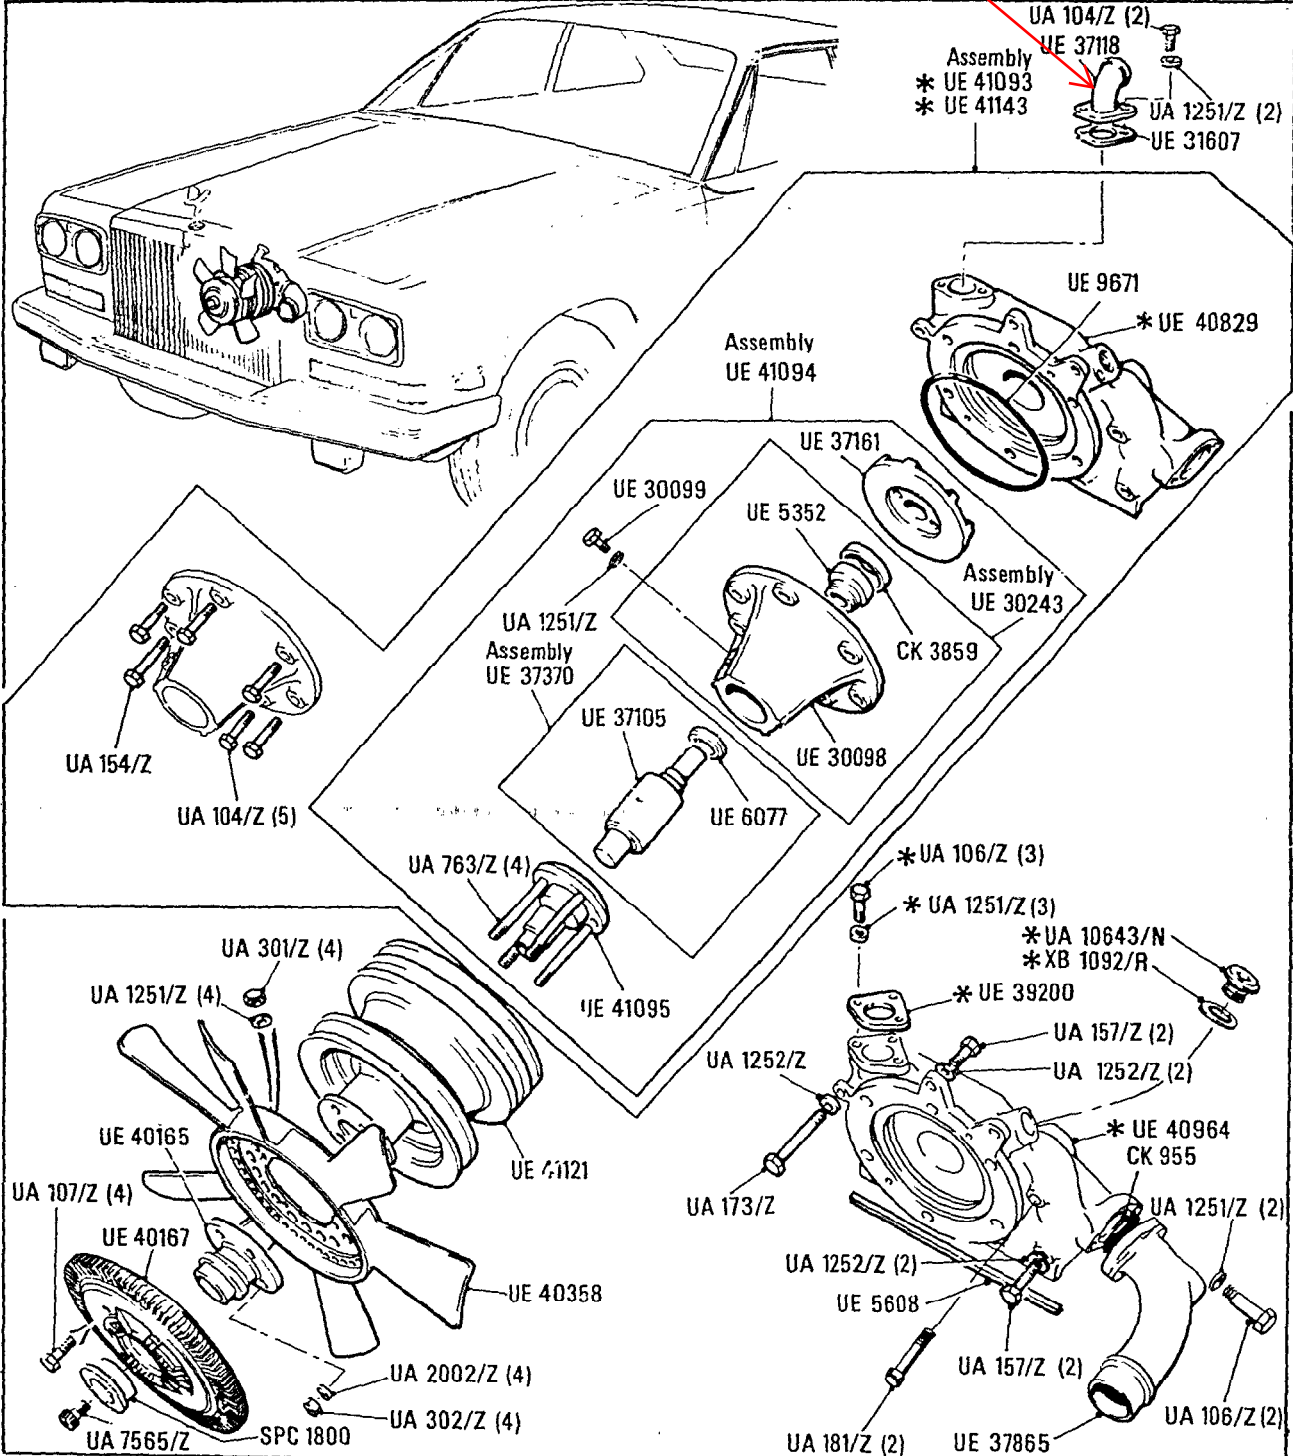

Engine Cooling System

Coolant Pump, Pulley and Fan

This is the By-Pass connection from the Thermostat housing.

C 3/9

Amendment 4

Page 1

Parts marked thus * refer to Additional Information panel below

◀ Left-hand ▶ Right-hand

Additional Information

* UE 41093
 UE 40829
 UE 37118
 UE 30107
 UA 104/Z
 UA 1251/Z
 Cars Fitted with SU Carburetter

* UE 41143
 UE 40964
 UE 39200
 UA 106/Z
 UA 12151/Z
 UA 10643/N
 XB 1092/R
 Cars Fitted with Solex Carburetter

Car Serial Numbers

Silver Shadow & Bentley T2
 30001 to 41601
 Corniche
 30003 to SCAYD00008CX02870
 Silver Wraith II
 30003 to 41648