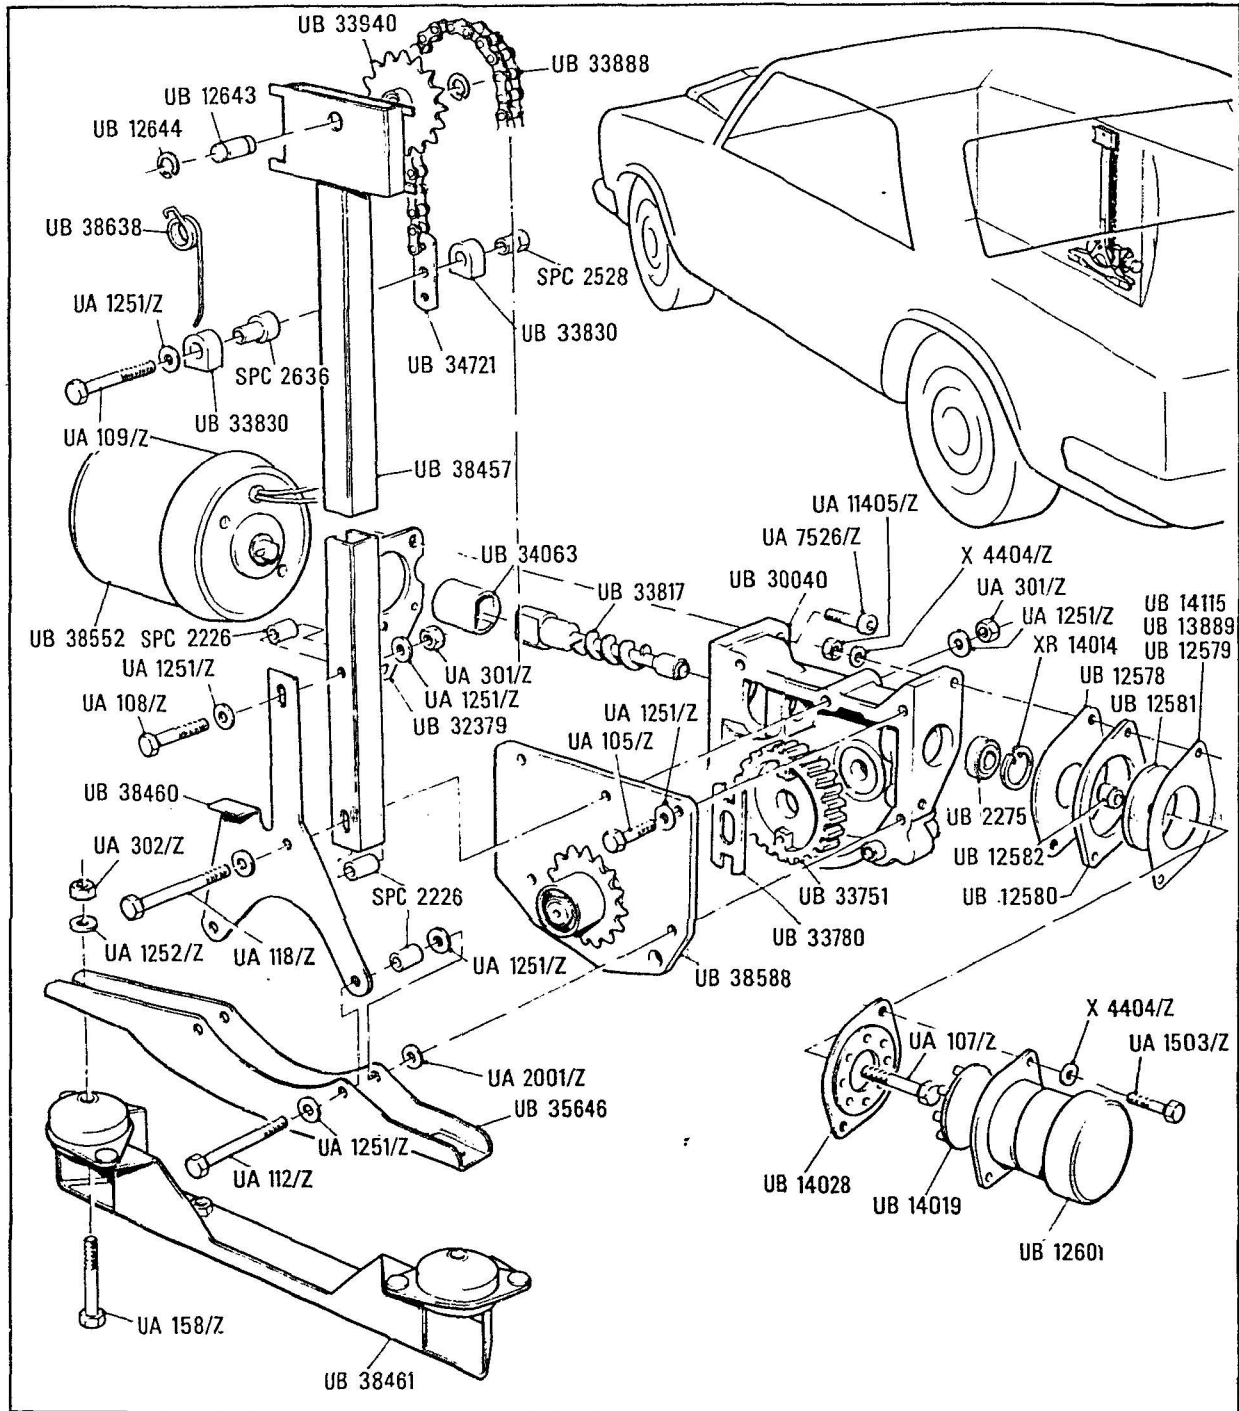

Body
Window Lift Mechanism Assembly UB 38456

K15/4

Parts marked thus * refer to Additional Information panel below

◀ Left-hand ▶ Right-hand

Additional Information

Car Serial Numbers

(Silver Shadow II & Bentley T2)
 SRH 36422, SRK 36424, SRK 36428,
 SRK 36447, SRH 36463, SRH 36483,
 SRH 36509, SRK 36542 (Trial car),
 SRH 36544, SRH 36624, SRK 36625
 SRK 36629, SRH 36630, SRK 36637,
 SRH 36642, SRH 36647, SRK 36648,
 SRK 36654, SRH 36657, SRK 36652,
 SRH 36663, SRK 36664, SRH 36665,
 SRH 36667, SRH 36668, SRK 36670.
 (Silver Wraith II)
 LRK 36292, LRK 36355, LRK 36365,
 LRK 36367, LRK 36426.