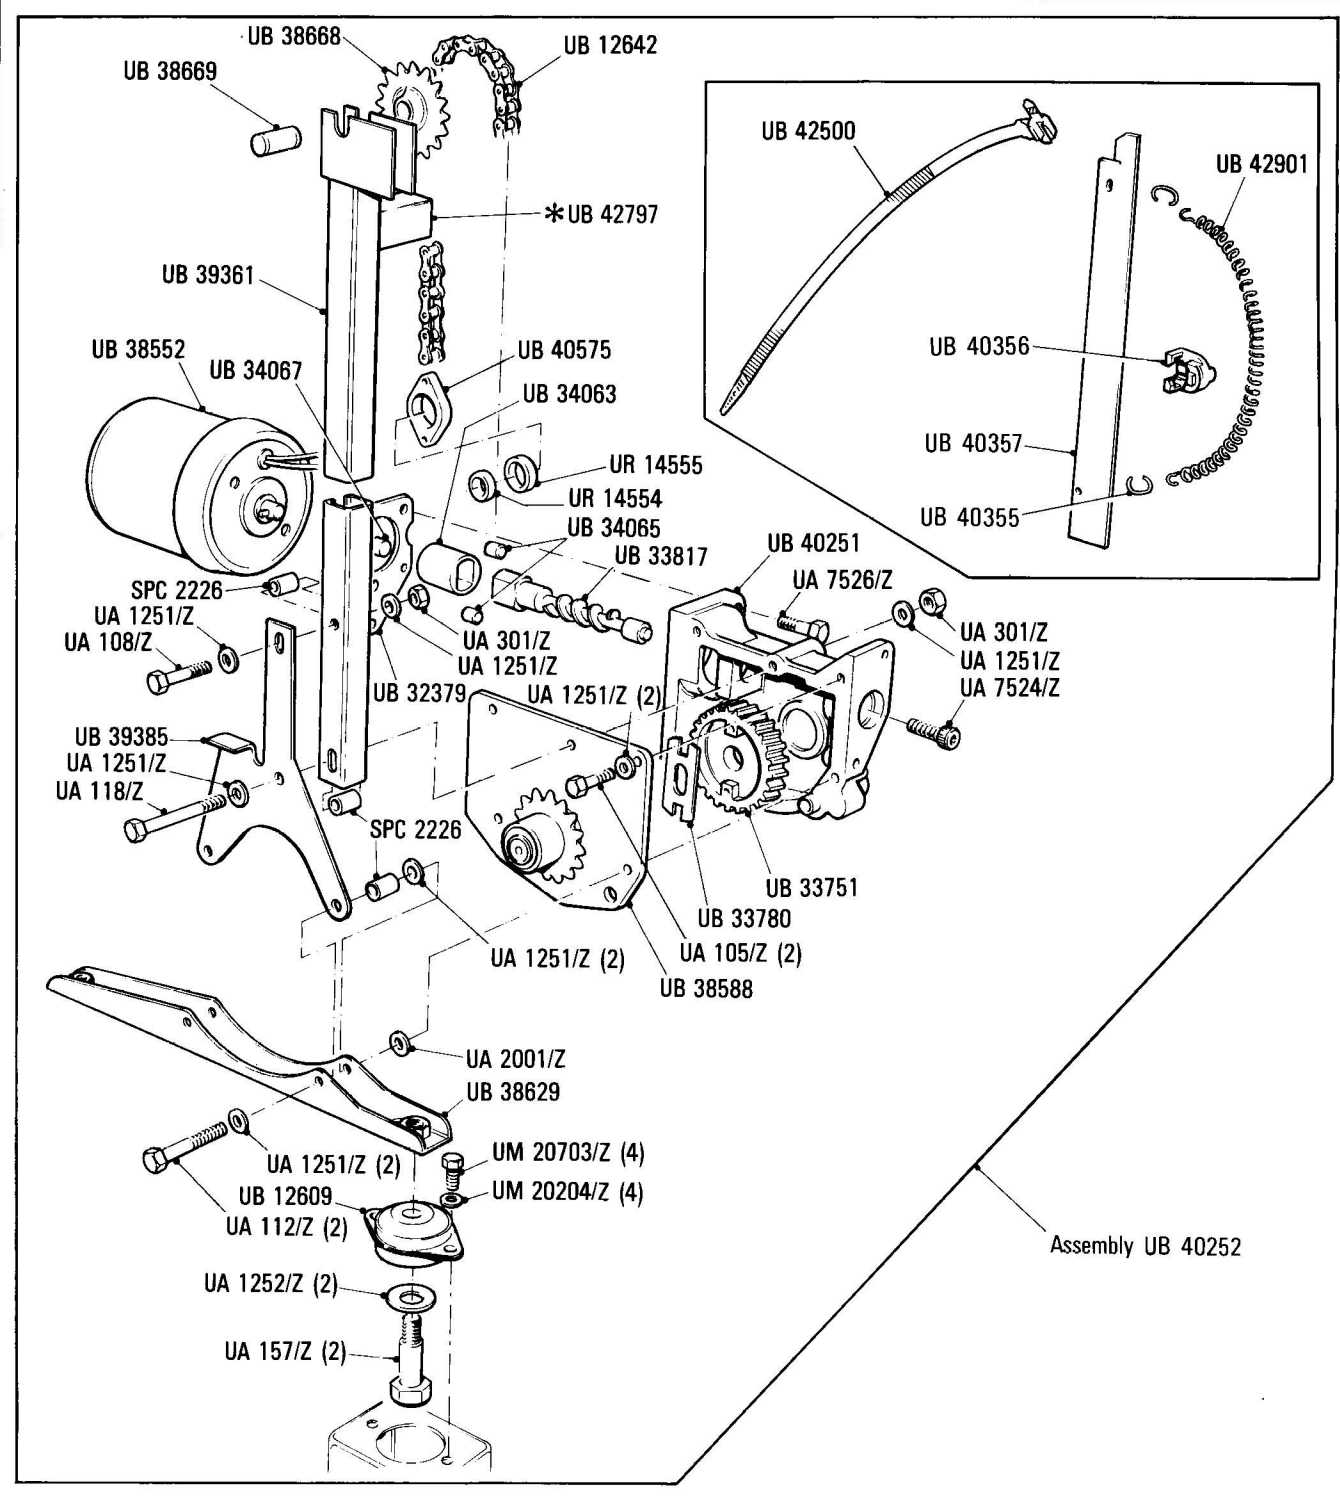

S42-001-04Rolls-Royce
Silver Spirit
Silver SpurBentley
Mulsanne
Mulsanne Turbo
Turbo R
Eight**Body**
Electric Window Lift**Car serial number**Silver Spirit & Bentley Mulsanne
SCAZS0000ACH01001 to SCAZS0001GCH16930Silver Spur
SCAZN0000ACH01006 to SCAZN42A0HCX16970Bentley Mulsanne Turbo
SCBZS0T00CCH04233 to SCBZS0T08FCH14162Bentley Eight
SCBZS8004ECH08862 to SCBZE42A6HCX16954Bentley Turbo R
SCBZS0TOXFCH12834 to SCBZS0T09GCH16570

Parts marked thus * refer to Additional Information below

◀ Left-hand ▶ Right-hand

**Additional Information**

© Rolls-Royce Motors Limited 1984

*UB 42797 Rear doors
UB 38982 Front doors