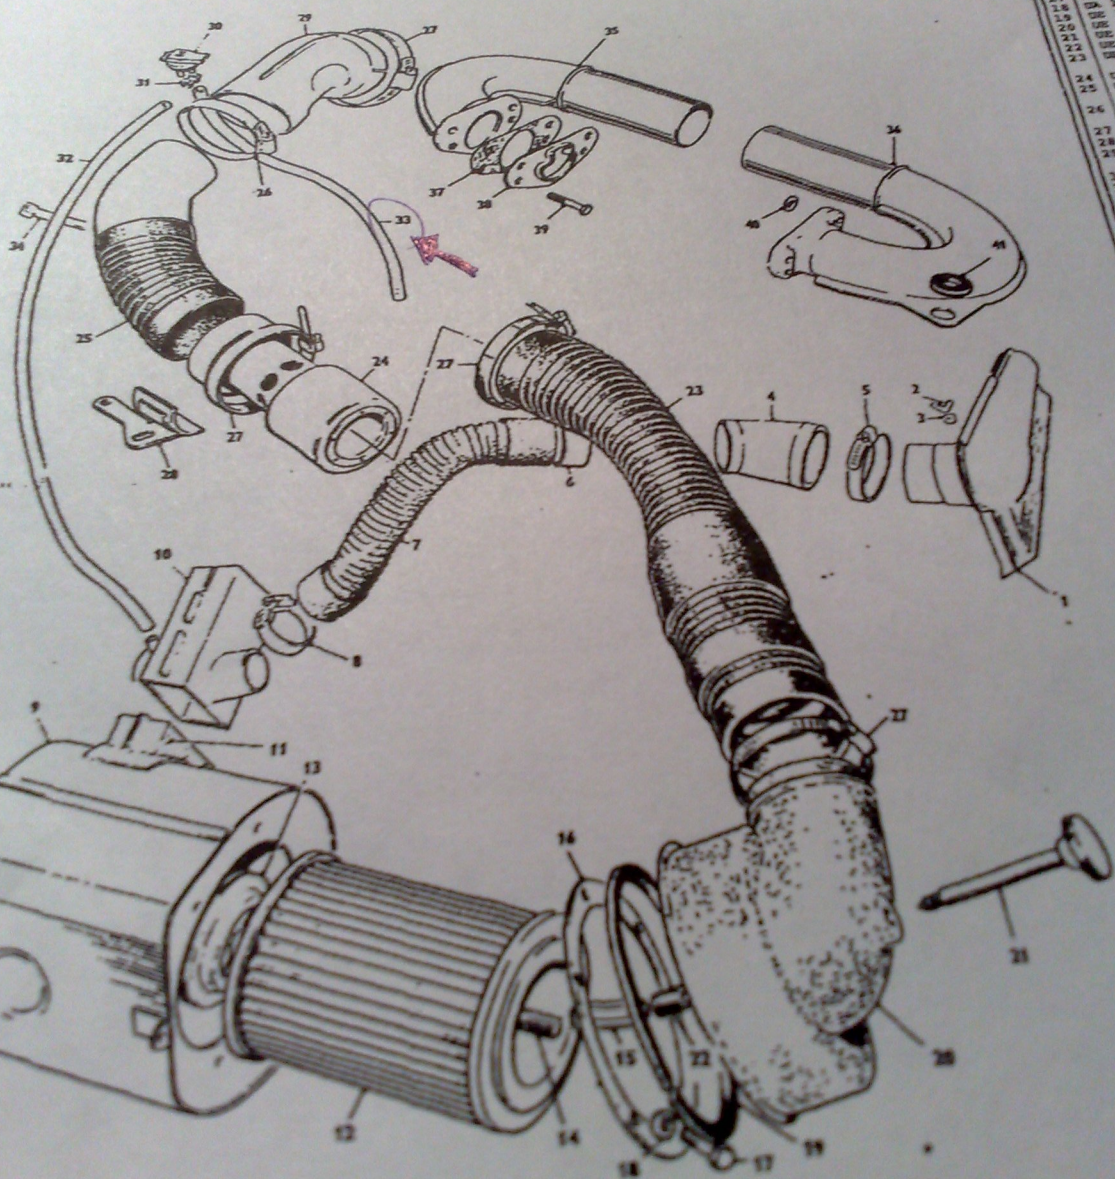

ROLLS-ROYCE  
BENTLEY

CARBURETTORS and FUEL SYSTEM  
AIR CLEANER and SILENCER

B2/7  
Amendment 2

Ref.	Part No.	Description
1	UE 39565	INTAKE HOSE-1
2	DA 201/2	WIPER-INSULATOR
3	DA6152/2	WIPER-INSULATOR
4	UE 49243	WIPER-INSULATOR
5	RE 4805	WIPER-INSULATOR
6	UE 49305	WIPER-INSULATOR
7	UE 40698	AIR THROTTLE
8	RE 8936	CLIP-3/64
9	UE 19725	AIR CLEANER
	UE 39720	AIR CLEANER
10	UE 38787	AIR CLEANER
11	KB13825/R	WIPER-INSULATOR
12	UE 34200	WIPER-INSULATOR
13	UE 34156	WIPER-INSULATOR
14	UE 22416	WIPER-INSULATOR
15	UE 14095	WIPER-INSULATOR
16	UE 31525	WIPER-INSULATOR
17	DA 162/2	WIPER-INSULATOR
18	DA 1251/2	WIPER-INSULATOR
19	UE 21795	WIPER-INSULATOR
20	UE 32220	WIPER-INSULATOR
21	UE 34894	WIPER-INSULATOR
22	UE 31523	WIPER-INSULATOR
23	UE 39548	WIPER-INSULATOR
24	UE 40692	AIR THROTTLE
25	UE 40169	AIR THROTTLE
26	RD 6757	AIR THROTTLE
27	UD 4974	AIR THROTTLE
28	UE 39544	AIR THROTTLE
29	UE 38717	AIR THROTTLE
30	UE 40692	AIR THROTTLE
31	UE 38717	AIR THROTTLE
32	SPC 1	AIR THROTTLE
33	SPC 1	AIR THROTTLE
34	SPC 1	AIR THROTTLE
35	SPC 1	AIR THROTTLE
36	SPC 1	AIR THROTTLE
37	SPC 1	AIR THROTTLE
38	SPC 1	AIR THROTTLE
39	SPC 1	AIR THROTTLE
40	SPC 1	AIR THROTTLE
41	SPC 1	AIR THROTTLE